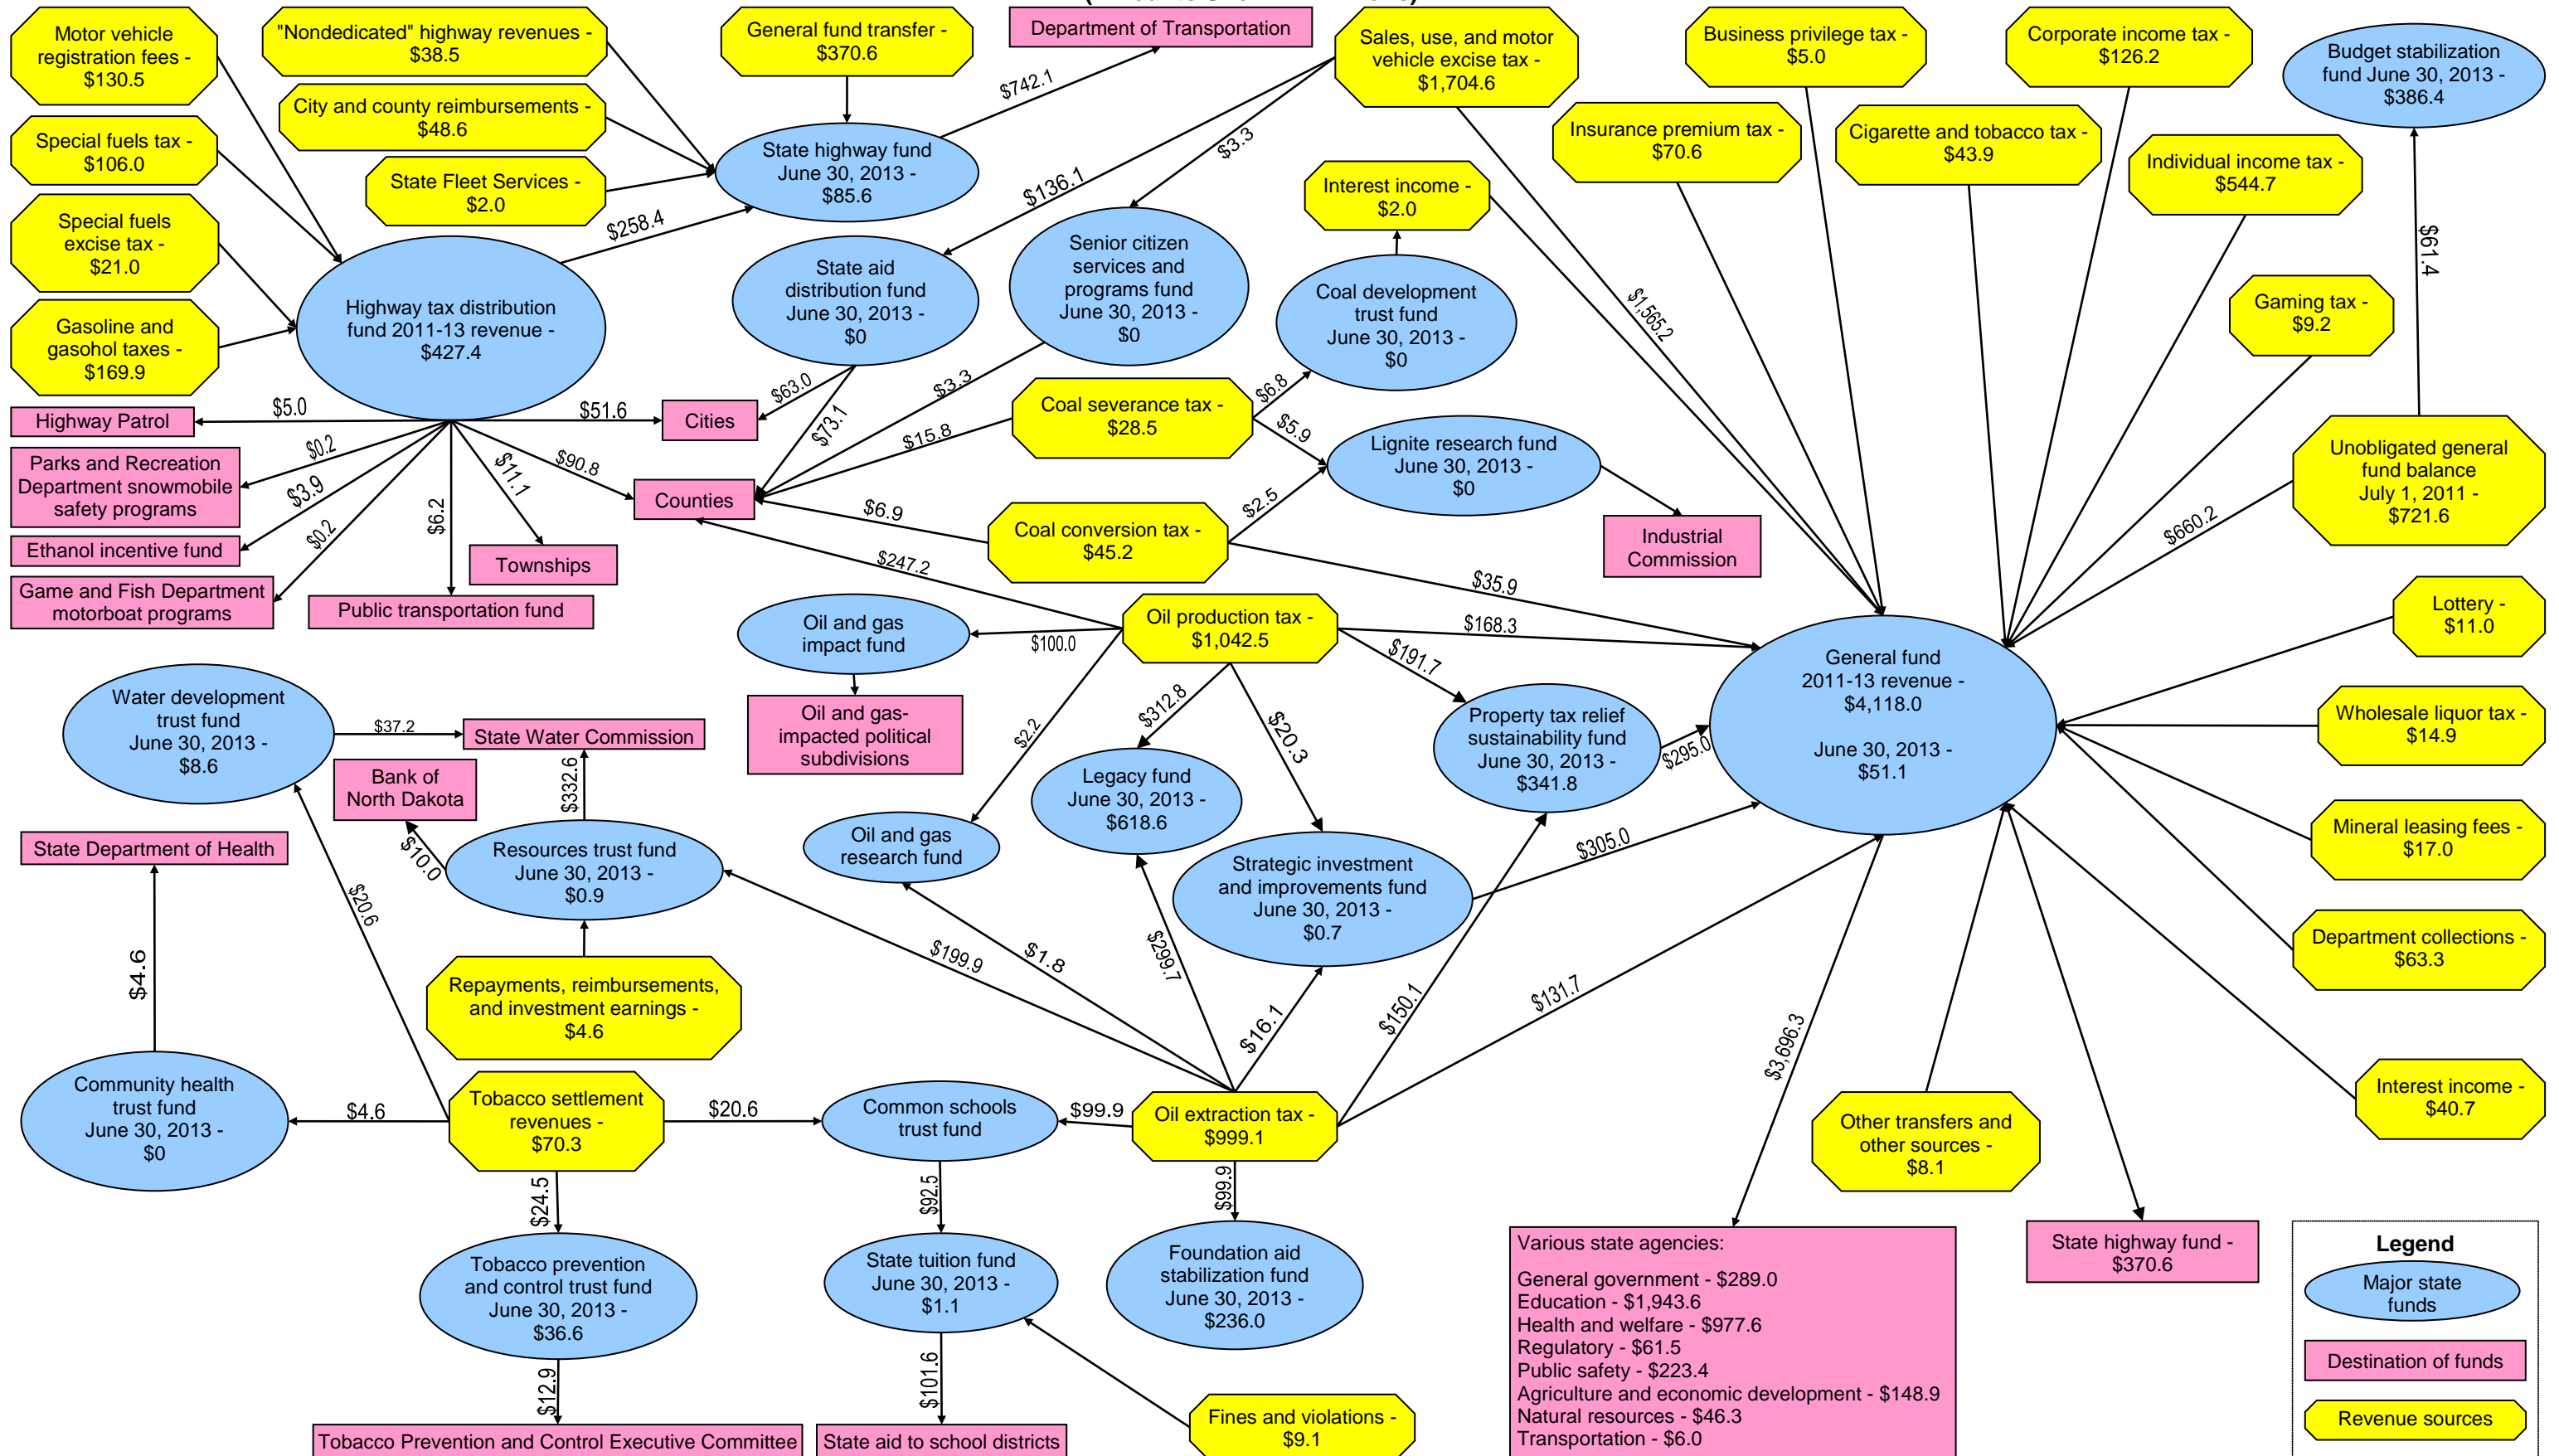

REVENUE SOURCES AND DISTRIBUTIONS FOR MAJOR STATE FUNDS FOR THE 2011-13 BIENNIUM

(Amounts Shown in Millions)

Legend

- Major state funds (Blue oval)
- Destination of funds (Pink rectangle)
- Revenue sources (Yellow octagon)