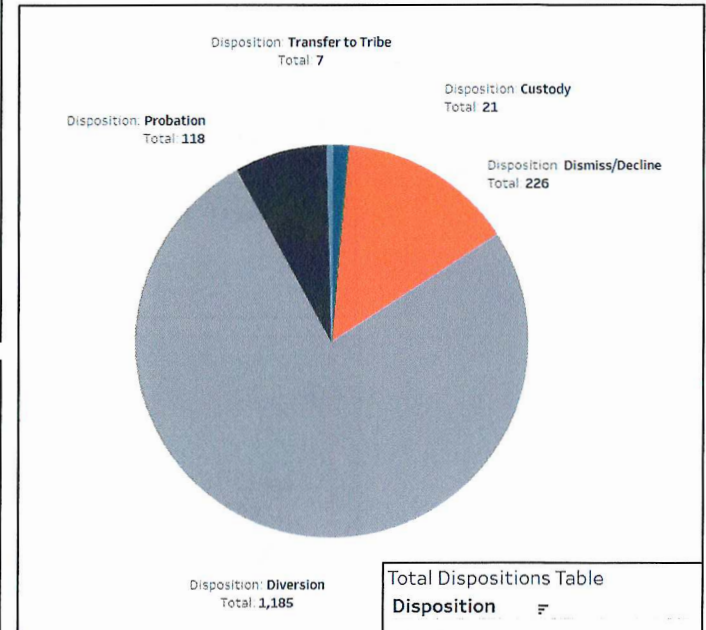

### 2019 Youth Population (9-17yo)

CASS	16,658
BURLEIGH	9,637
GRAND FORKS	5,780

### Total Dispositions Table

Disposition	Total
Diversion	1,185
Dismiss/Decline	226
Probation	118
Custody	21
Transfer to Tribe	7
Grand Total	1,557