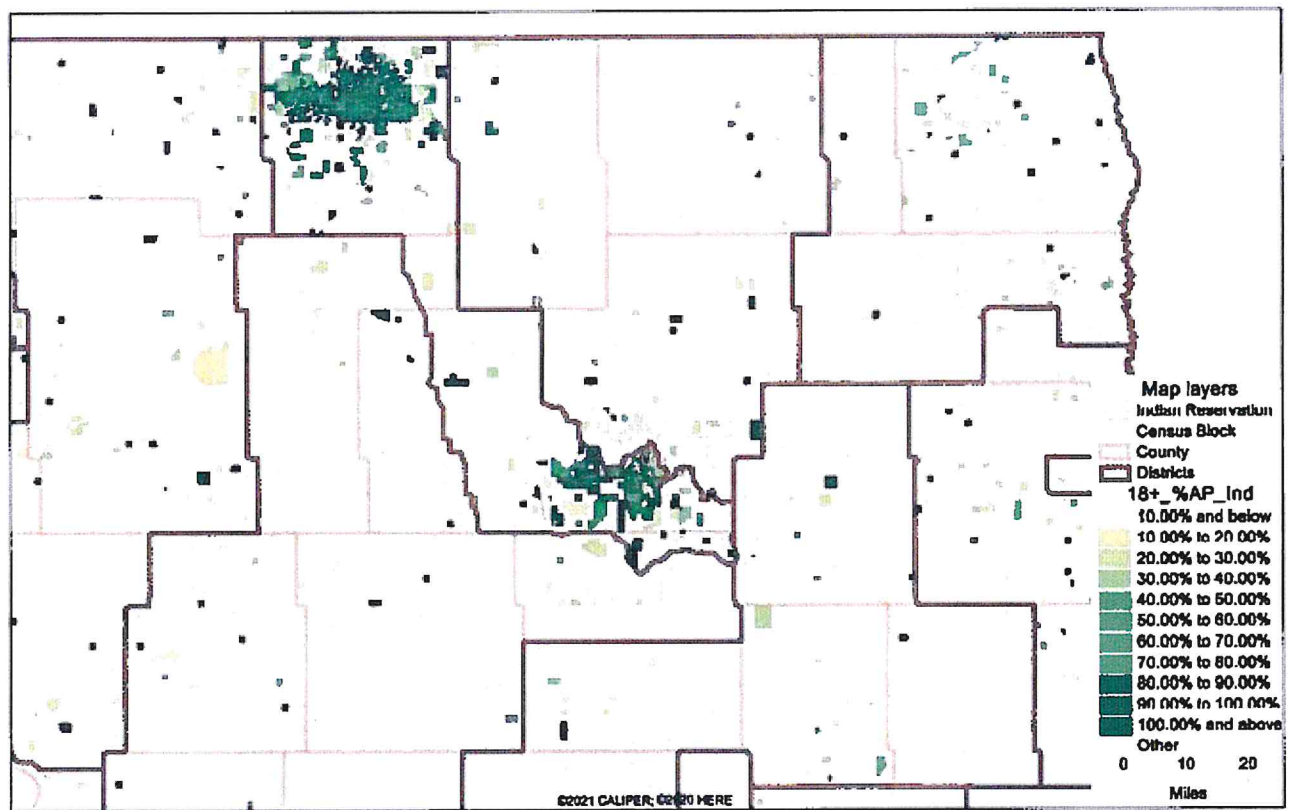

Figure 1 – Proposed District Including Spirit Lake and Turtle Mountain Reservations

District	Population	Deviation	%Deviation	18+ Native American Population	% 18+Native American Population
9	17,341	765	4.62%	7,887	69.06%

Figure 2 – Proposed District as Incorporated Into State-Wide District Map

Figure 3 – Our Proposed District as Incorporated into State-Wide Map (Dark Brown Lines), Overlaid with and the Redistricting Committee’s Map (Green Lines)