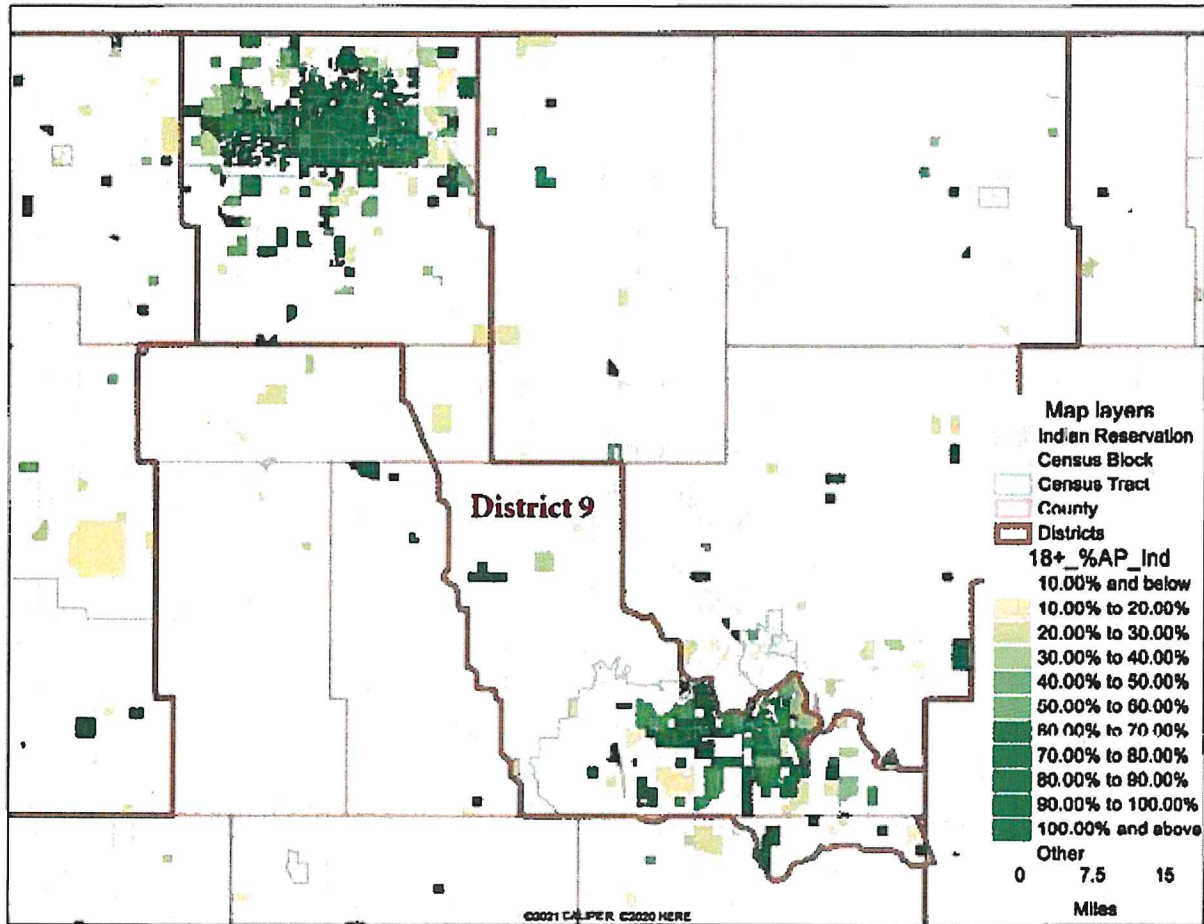

Figure 1 – Proposed District Including Spirit Lake and Turtle Mountain Reservations

District	Population	Deviation	%Deviation	18+ Native American Population	% 18+Native American Population
9	17,341	765	4.62%	7,887	69.06%

Figure 2 – Proposed District as Incorporated Into State-Wide District Map

Figure 3 – Our Proposed District as Incorporated into State-Wide Map (Dark Brown Lines), Overlaid with and the Redistricting Committee’s Map (Green Lines)